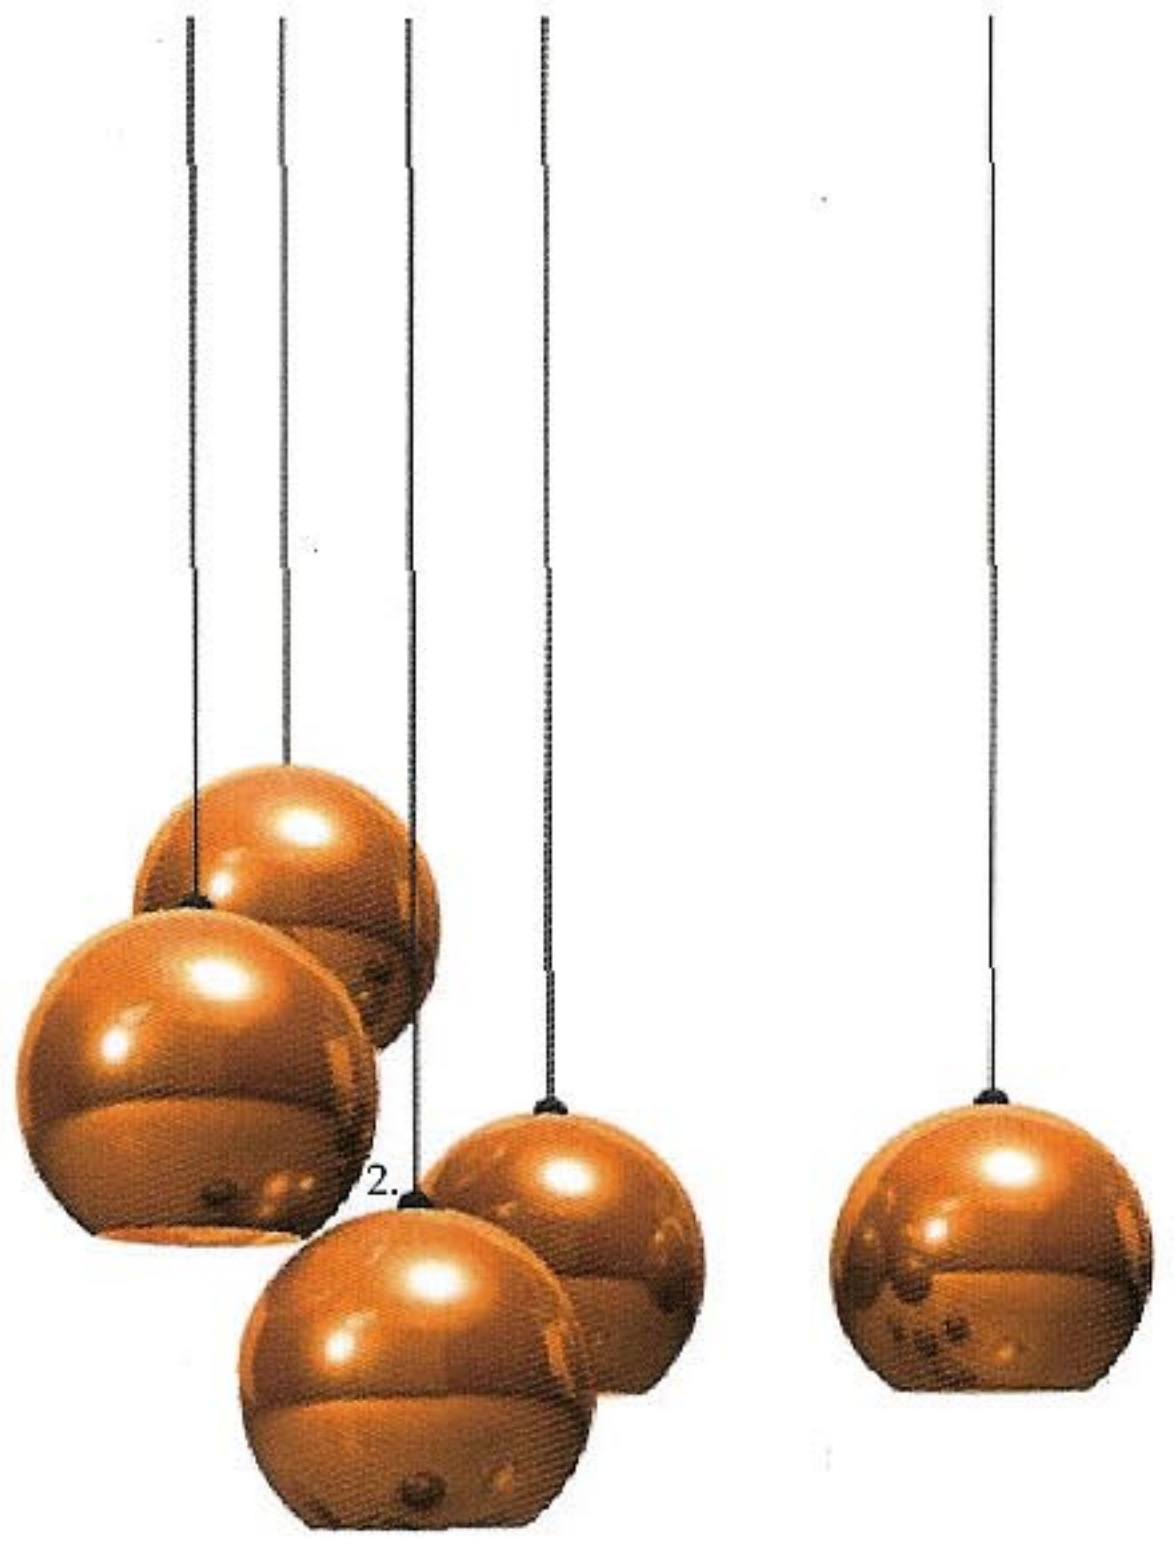

1.

Panton Chair

Designed: Verner Panton

Cost: £157.00

2.

Copper Shade

Designed: Tom Dixon

Cost: £155.00 each

3.

Tongue Chair

Designed: Pierre Paulin

Cost: from £1065.00

4.

PK80 Daybed

Designed: Poul Kjaerholm

Cost: from £6332.00

5.

Bluemotion Turntable

Designed: Clearaudio

Cost: from £720.00

6.

M Cube

Designed: Missoni

Cost from £999.95

6.

4.